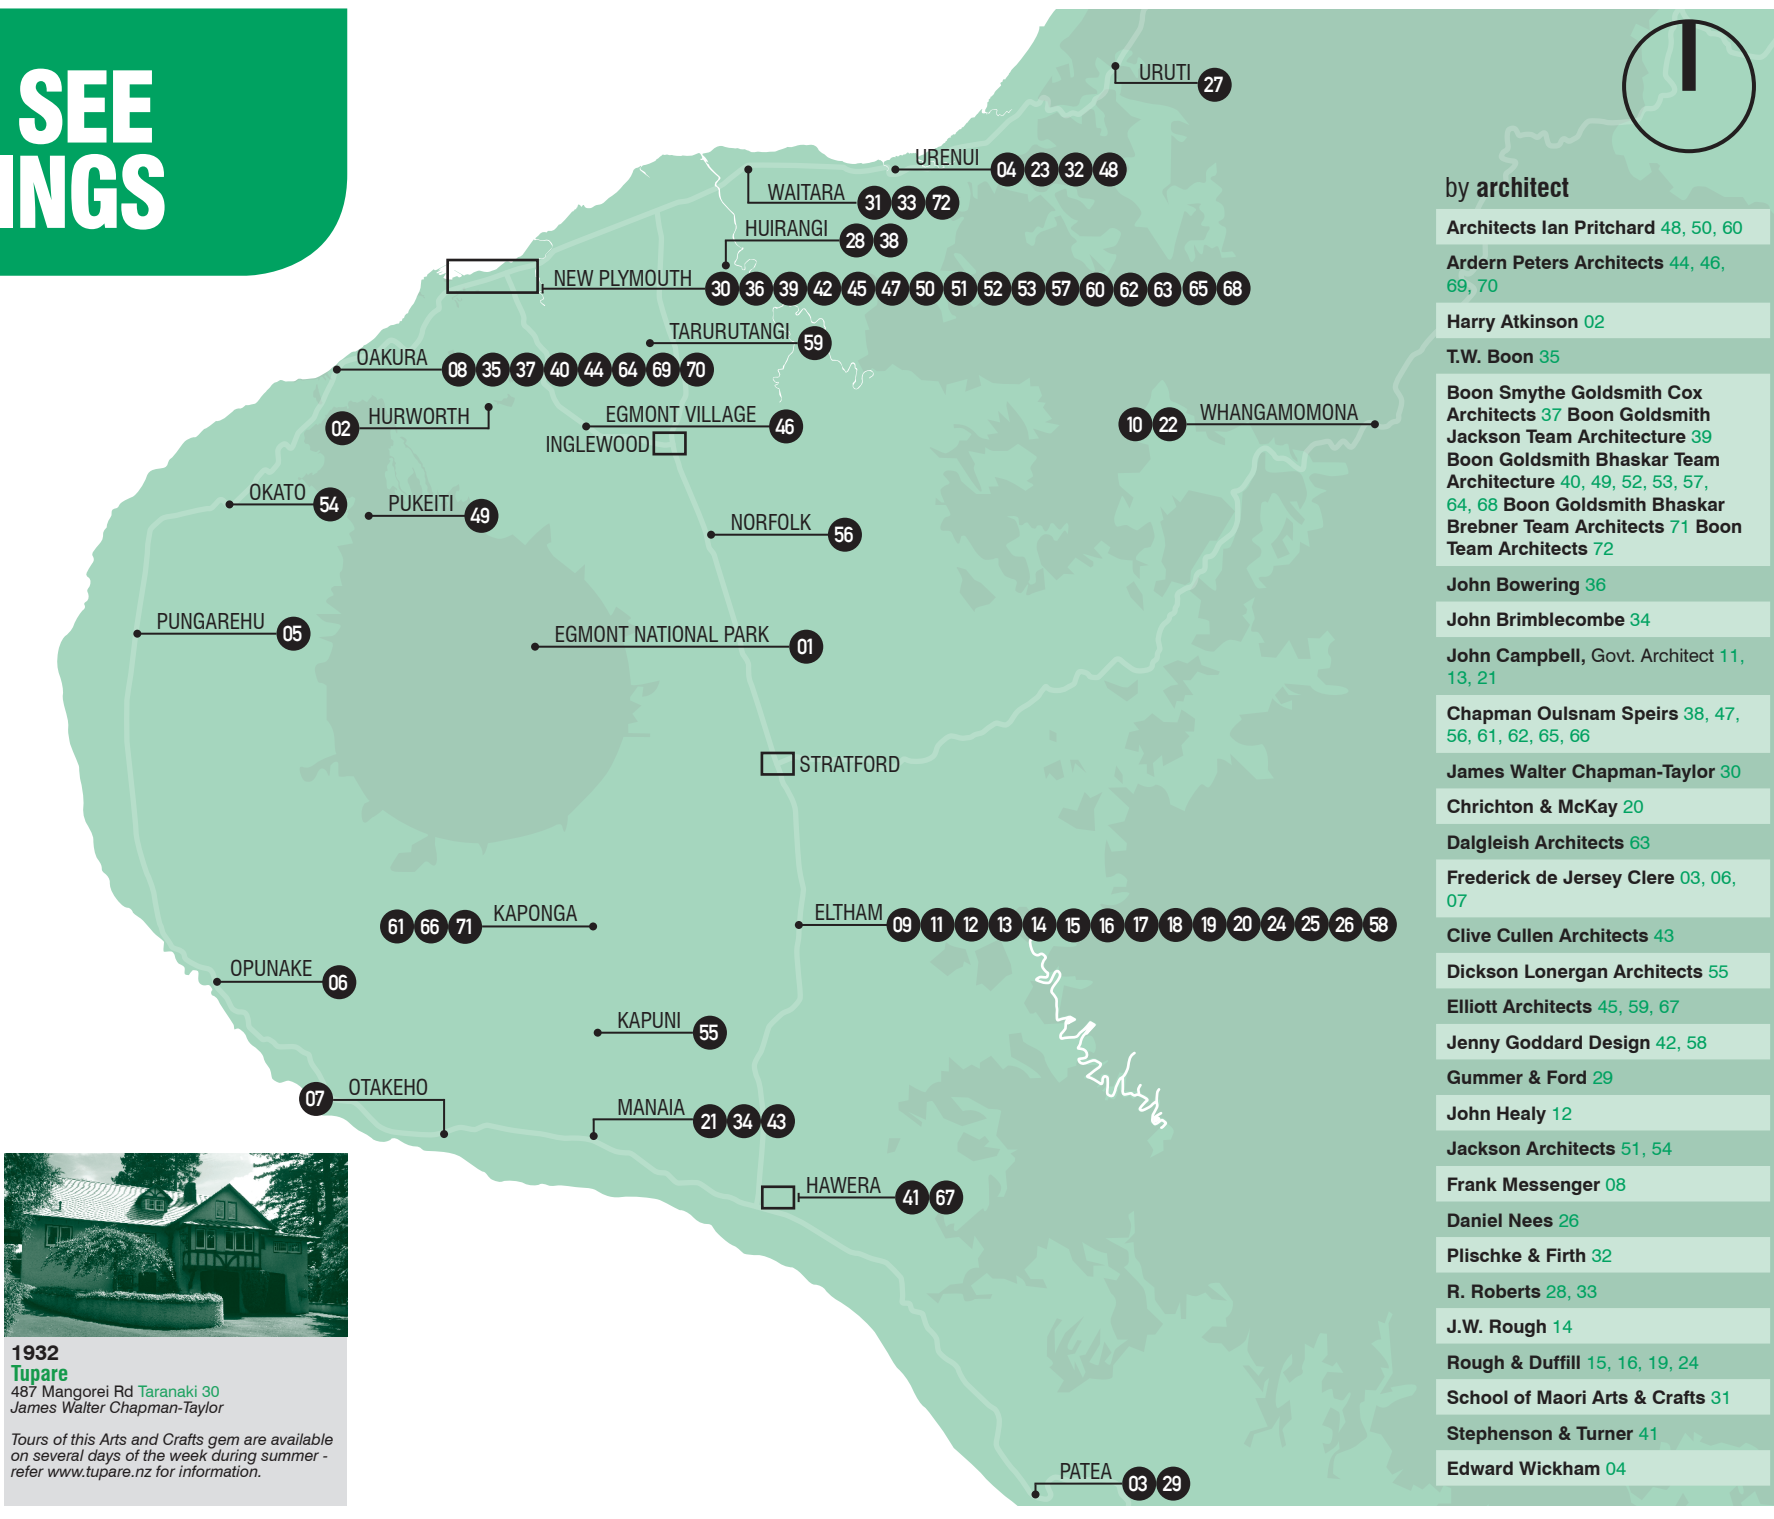

by architect

Architects Ian Pritchard 48, 50, 60
Arden Peters Architects 44, 46, 69, 70
Harry Atkinson 02
T.W. Boon 35
Boon Smythe Goldsmith Cox Architects 37 Boon Goldsmith Jackson Team Architecture 39
Boon Goldsmith Bhaskar Team Architecture 40, 49, 52, 53, 57, 64, 68 Boon Goldsmith Bhaskar Brebner Team Architects 71 Boon Team Architects 72
John Bowring 36
John Brimblecombe 34
John Campbell, Govt. Architect 11, 13, 21
Chapman Oulsnam Speirs 38, 47, 56, 61, 62, 65, 66
James Walter Chapman-Taylor 30
Chrington & McKay 20
Dalglish Architects 63
Frederick de Jersey Clere 03, 06, 07
Clive Cullen Architects 43
Dickson Lonergan Architects 55
Elliott Architects 45, 59, 67
Jenny Goddard Design 42, 58
Gummer & Ford 29
John Healy 12
Jackson Architects 51, 54
Frank Messenger 08
Daniel Nees 26
Plischke & Firth 32
R. Roberts 28, 33
J.W. Rough 14
Rough & Duffill 15, 16, 19, 24
School of Maori Arts & Crafts 31
Stephenson & Turner 41
Edward Wickham 04

BLOCK FOUNDATION

Many thanks to Murali Bhaskar, Terry Boon, Clive Cullen, Alan Reed, and Caroline Tyrell.