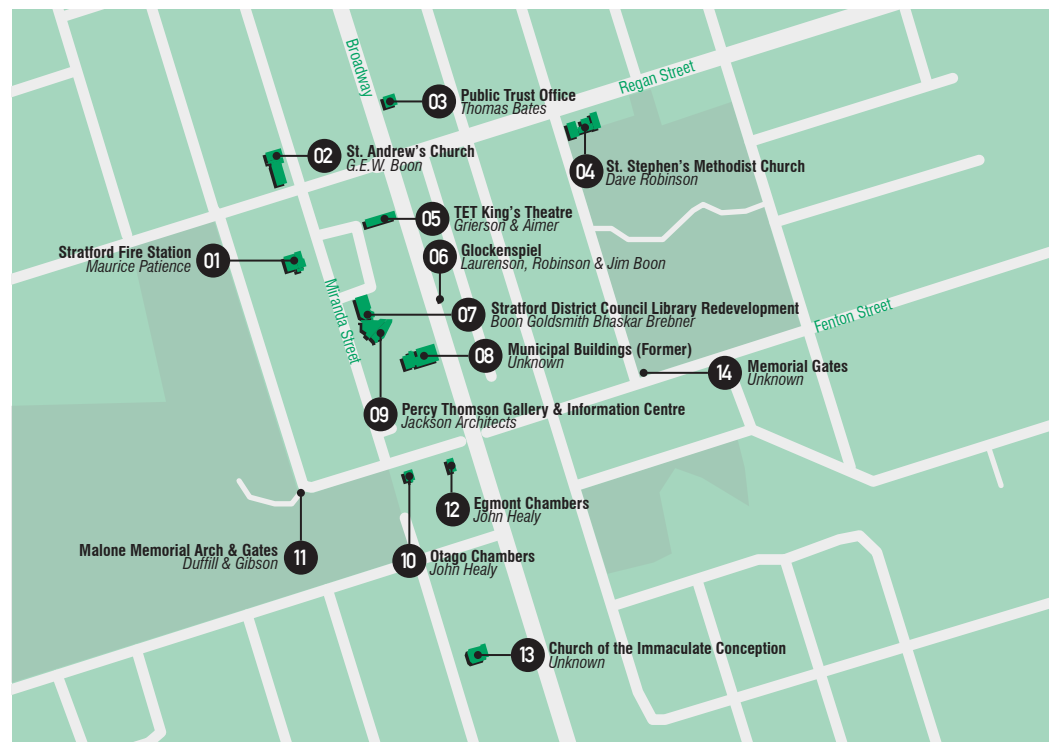

STRATFORD

by completion date

1914 Otago Chambers 1 Fenton St John Healy 10	1954 Stratford Fire Station 47 Miranda St Maurice Patience 01	2016 Stratford District Council Library Redevelopment 56 Miranda St Boon Goldsmith Bhaskar Brebner 07
1916 Municipal Buildings (Former) 289 Broadway Unknown 06	1962 St. Stephen's Methodist Church 125 Regan St Dave Robinson 04	by architect
1917 TET King's Theatre 213 Broadway Grierson & Aimer 05	1964 St. Andrew's Church 88 Regan St G.E.W. Boon 02	Thomas Bates 03
1920 Egmont Chambers 11 Fenton St John Healy 12	1969 Glockenspiel 278 Broadway Laurenson, Robinson & Jim Boon 06	G.E.W. Boon 02
1924 Public Trust Office 172 Broadway Thomas Bates 03	1973 Church of the Immaculate Conception 90 Miranda St Unknown 13	Boon Goldsmith Bhaskar Brebner Team Architecture 07
1924 Malone Memorial Arch & Gates Cnr Fenton and Portia Sts Duffill & Gibson 11	2002 Stratford District Council Percy Thomson Gallery & Information Centre 56 Miranda St Jackson Architects 09	Duffill & Gibson 11
1926 Memorial Gates Cnr Fenton and Orlando Sts Unknown 14		Grierson & Aimer 05
		John Healy 10, 12
		Jackson Architects 09
		Laurenson, Robinson & Jim Boon 06
		Maurice Patience 01
		Dave Robinson 04

MUST SEE BUILDINGS