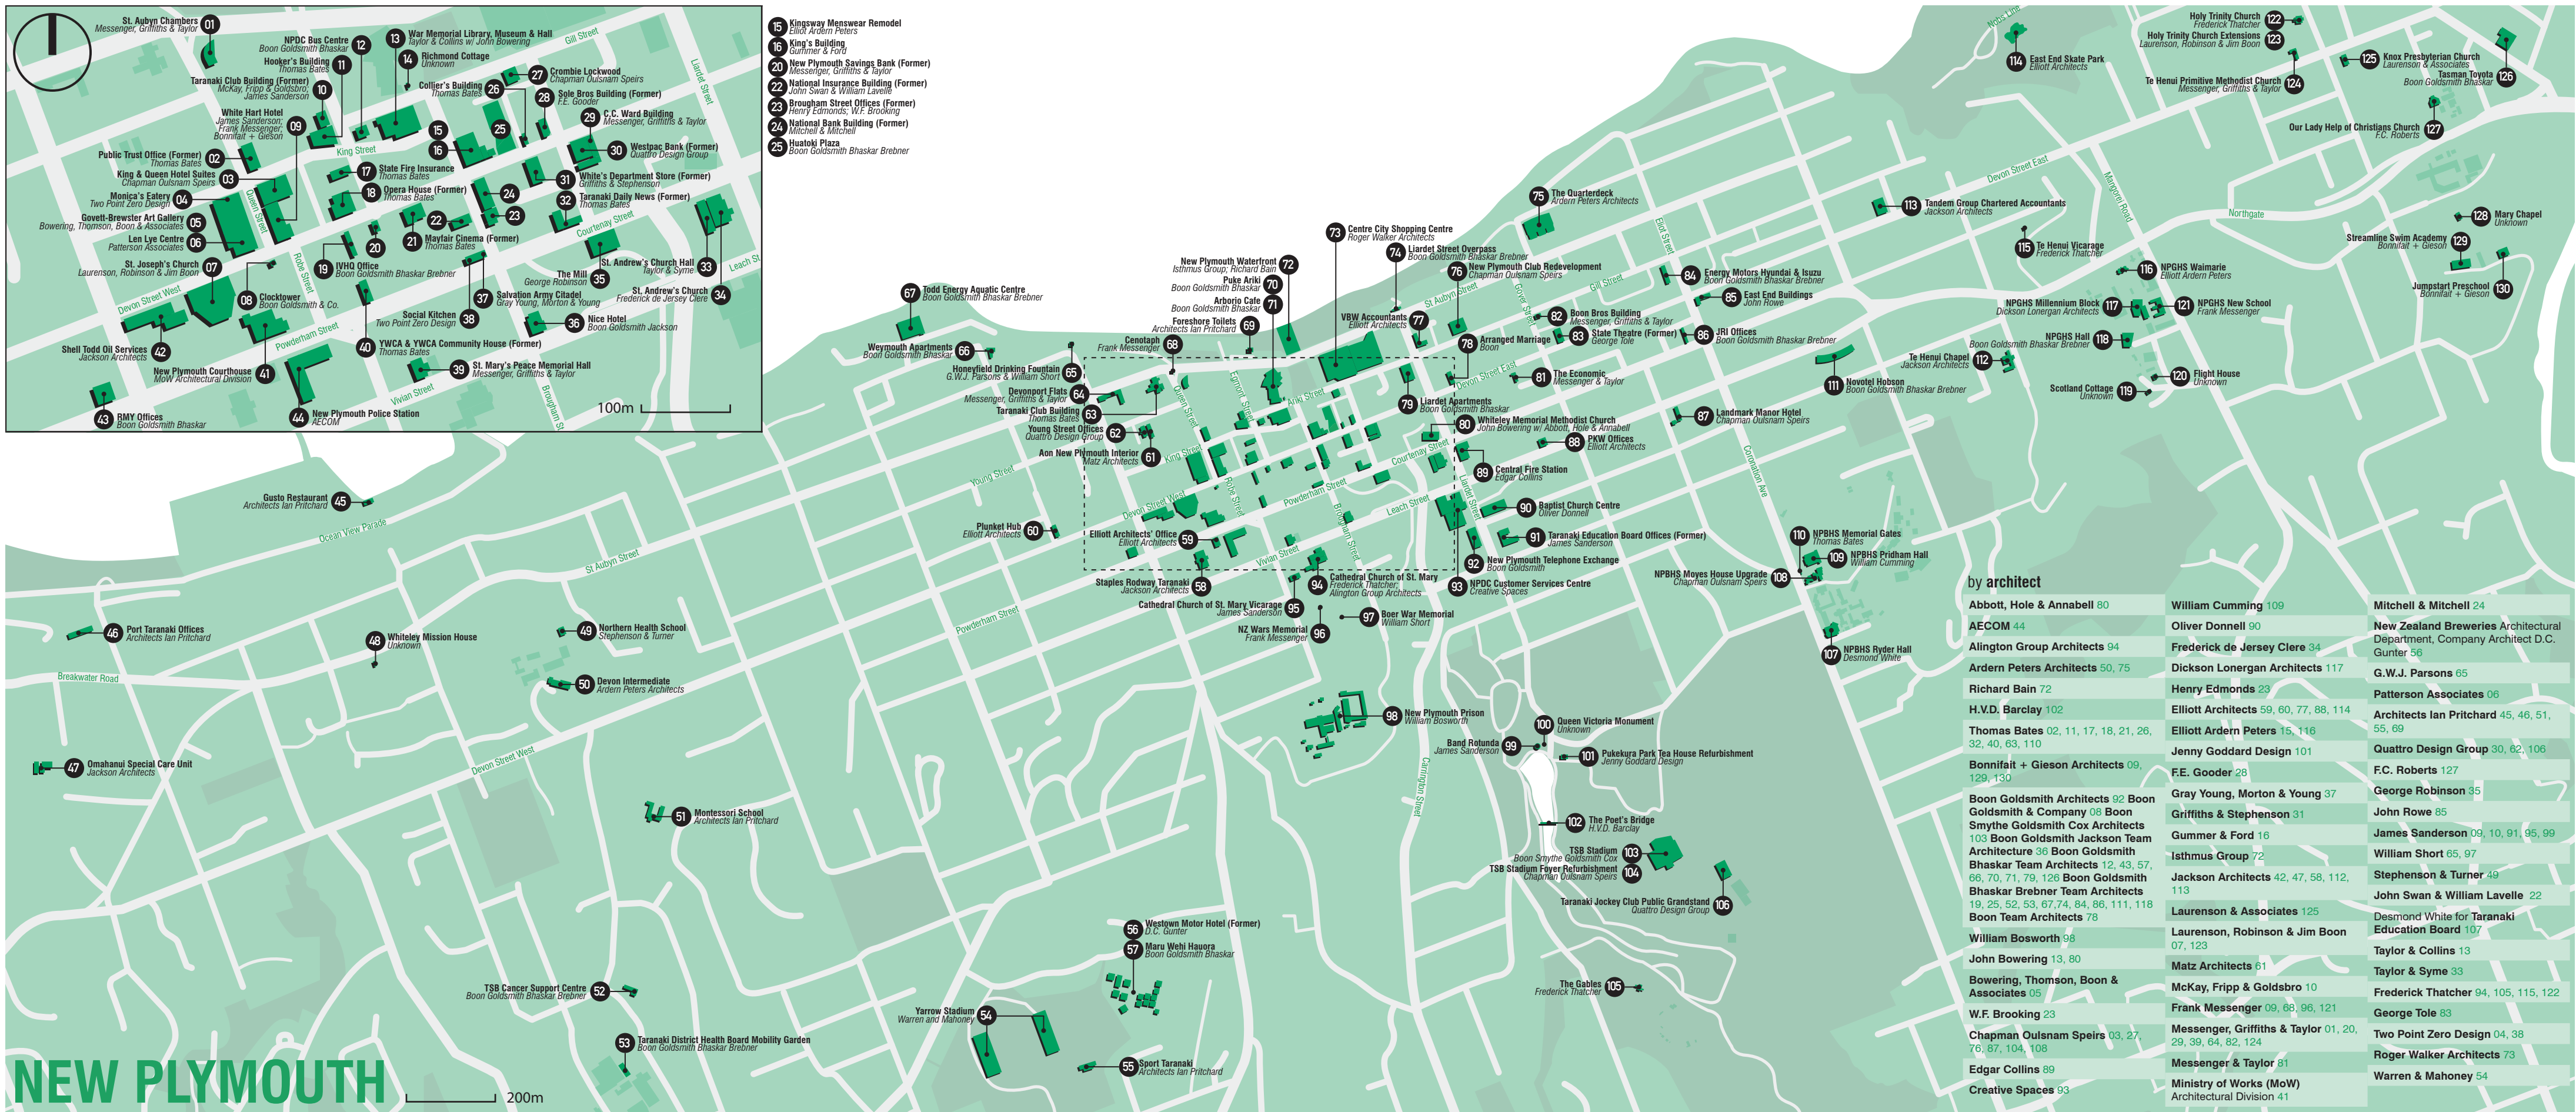

by architect		
Abbott, Hole & Annabell 80	William Cumming 109	Mitchell & Mitchell 24
AECOM 44	Oliver Donnell 90	New Zealand Breweries Architectural Department, Company Architect D.C. Gunter 56
Alington Group Architects 94	Frederick de Jersey Clere 34	G.W.J. Parsons 65
Ardern Peters Architects 50, 75	Dickson Lonergan Architects 117	Patterson Associates 06
Richard Bain 72	Henry Edmonds 23	Architects Ian Pritchard 45, 46, 51, 55, 69
H.V.D. Barclay 102	Elliott Architects 59, 60, 77, 88, 114	Quattro Design Group 30, 82, 106
Thomas Bates 02, 11, 17, 18, 21, 26, 32, 40, 63, 110	Jenny Goddard Design 101	F.C. Roberts 127
Bonnifait + Gieson Architects 09, 129, 130	F.E. Gooder 28	George Browne 35
Boon Goldsmith Architects 92	Gray Young, Morton & Young 37	John Rowe 85
Boon Goldsmith & Company 08	Griffiths & Stephenson 31	James Sanderson 09, 10, 91, 95, 99
Smythe Goldsmith Cox Architects 103	Gummer & Ford 16	William Short 65, 97
Boon Goldsmith Jackson Team Architecture 36	Isthmus Group 72	Stephenson & Turner 49
Boon Goldsmith Brebner Team Architects 19, 25, 52, 53, 67, 74, 84, 86, 111, 118	Jackson Architects 42, 47, 58, 112, 113	John Swan & William Lavelle 22
Boon Team Architects 78	Laurenson & Associates 125	Desmond White for Taranaki Education Board 107
William Bosworth 98	Laurenson, Robinson & Jim Boon 07, 123	Taylor & Collins 13
John Bowring 13, 80	Matz Architects 81	Taylor & Syme 33
Bowering, Thomson, Boon & Associates 05	McKay, Fripp & Goldsbro 10	Frederick Thatcher 94, 105, 115, 122
W.F. Brooking 23	Frank Messenger 09, 88, 96, 121	George Tole 83
Chapman Oulsnam Speirs 03, 27, 76, 87, 104, 108	Messenger, Griffiths & Taylor 01, 20, 28, 39, 64, 82, 124	Two Point Zero Design 04, 38
Edgar Collins 99	Messenger & Taylor 81	Roger Walker Architects 73
Creative Spaces 93	Ministry of Works (MoW) Architectural Division 41	Warren & Mahoney 54