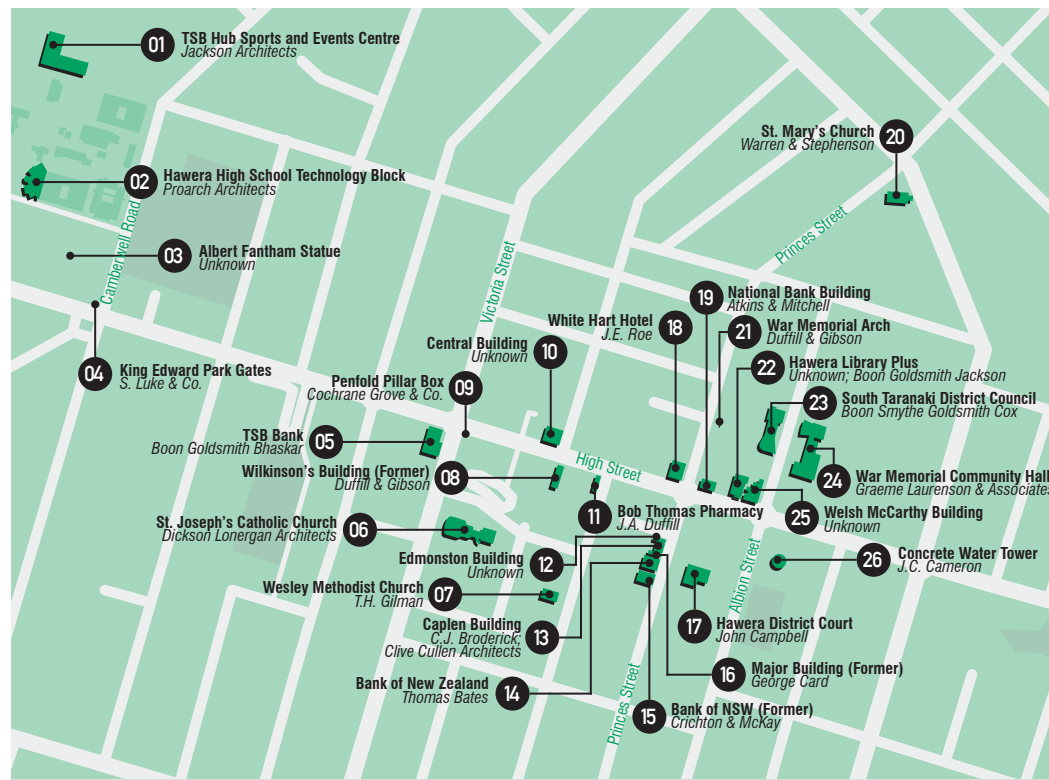

TARANAKI

NEW PLYMOUTH, INGLEWOOD, STRATFORD & HAWERA

A Guide to Taranaki Architecture

HAWERA

by completion date

1881 Major Building (Former) 77 Princes St George Card 16	1898 Penfold Pillar Box Cnr Victoria and High St Cochrane Grove & Co. 09	1910 Bank of NSW (Former) 69 Princes St Chrington & McKay 15
1882 Caplen Building 79-81 Princes St C.J. Broderick; Clive Cullen Architects 13	1903 St. Mary's Church 206 Princes St Warren & Stephenson 20	1913 Central Building 152-160 High St Unknown 10
1884 Bob Thomas Pharmacy 46 High St J.A. Duffill 11	c. 1903 Welsh McCarthy Building 46 High St Unknown 25	1914 Concrete Water Tower Cnr High and Albion Sts J.C. Cameron, Engineer 26
1890 White Hart Hotel 82 High St J.E. Roe 18	1904 King Edward Park Gates Cnr Camberwell and High Sts S. Luke & Co. 04	1924 National Bank Building (Former) Cnr High and Princes Sts Atkins & Mitchell 19
1896 Hawera District Court 64-68 Princes St John Campbell, Govt. Architect 17	1905 Wesley Methodist Church 51 Regent St T.H. Gilman 07	1924 War Memorial Arch 116 Princes St Duffill & Gibson 21
1896 Hawera Library Plus 46 High St Unknown; Boon Goldsmith Jackson 22	1908 Albert Fantham Statue King Edward Park Unknown 03	1925 Bank of New Zealand 73 Princes St Thomas Bates 14
	c. 1900 Edmonston Building 83 Princes St Unknown 12	1940 Wilkinson's Building (Former) 149 High St Duffill & Gibson 08

by architect

Atkins & Mitchell 19
Thomas Bates 14
Boon Smythe Goldsmith Cox Architects 23 Boon Goldsmith Jackson Team Architecture 05
C.J. Broderick 13
J.C. Cameron, Engineer 26
John Campbell, Govt. Architect 17
George Card 16
Chrington & McKay 15
Cochrane Grove & Co. 09
Clive Cullen Architects 13
Dickson Lonergan Architects 06
J.A. Duffill 11
T.H. Gilman 07
Graeme Laurenson & Associates 24
Jackson Architects 01
S. Luke & Co. 04
Proarch Architects 02
J.E. Roe 18
Warren & Stephenson 20
1957 Hawera & District War Memorial Community Hall 62 Albion St Graeme Laurenson & Associates 24
1993 St. Joseph's Catholic Church 38 Victoria St Dickson Lonergan Architects 06
1994 South Taranaki District Council Administration 105-109 Albion St Boon Smythe Goldsmith Cox 23
2003 TSB Bank 219 High St Boon Goldsmith Bhaskar 05
2003 Hawera High School Technology Block 13 Camberwell Road Proarch Architects 02
2010 TSB Hub Sports & Events Centre 5 Stannards Rd Jackson Architects 01

TARANAKI

by completion date